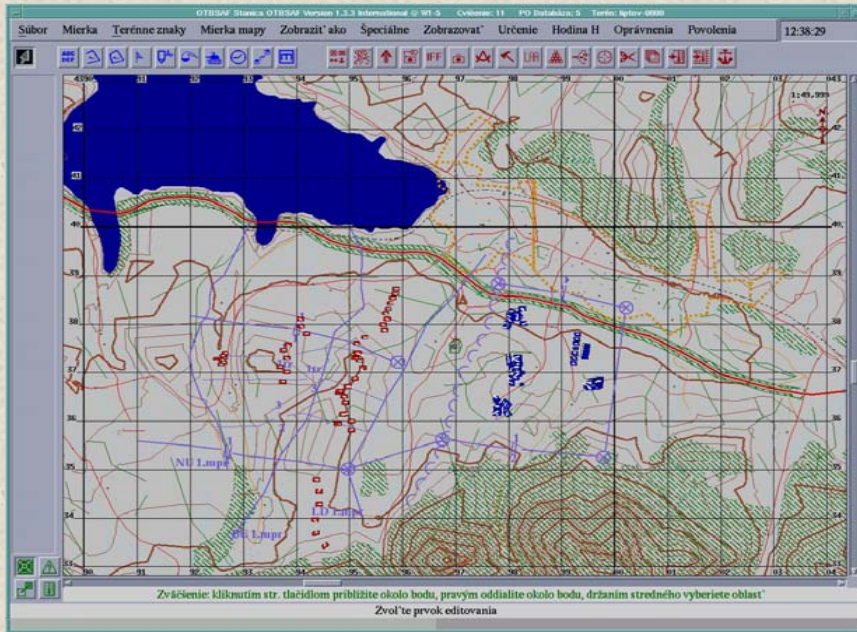

Spôsooby zobrazenia

2D zobrazenie